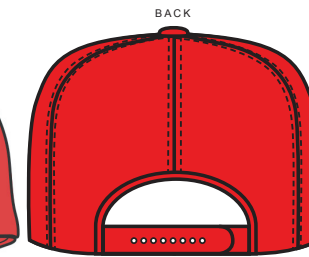

BLACK

CEMENT

ĀINA BOARDSHORT MSPBS1515K

85% POLYESTER 15% SPANDEX 4 WAY STRETCH 160 GSM. BOARD SHORT WITH SIDE FLAP POCKET. CONTRAST TRIM AND CONSTRUCTION DETAIL. ALL OVER PRINT ARTWORK. 21" OUTSEAM.

8,800 税別

COLORWAY	SIZES											
	28	29	30	31	32	33	34	36	38	40	42	
BLACK												
CEMENT												

NAVY

CHARCOAL

WAI TRUCKER MSPHAT1615K

5 PANEL TWILL MESH TRUCKER WITH FRONT SCREEN PRINT. ONE SIZE.

3,900 税別

COLORWAY	ONE SIZE
NAVY	
CHARCOAL	

RED

BACK

BLACK

NAVY

HANAU CAP MSPHAT1715K

5 PANEL FLEXFIT CAP. FRONT ART HEAT TRANSFER. ONE SIZE.

3,900 税別